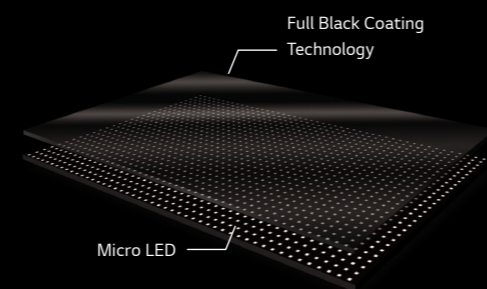

* Product availability may differ by region. Please contact your local LG sales representative for more information.